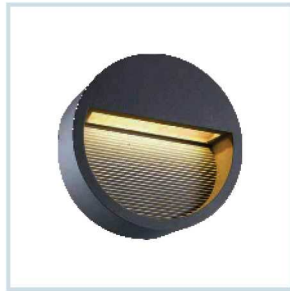

LED SURFACE WALL LIGHT (IP54)

HLO-5553 (4W)
Size : 220x100x60mm

HLO-5556 (3W)
Size : 95x68x32mm

HLO-5557 (2x1W)
Size : 95x100x32mm

HLO-5559 (6W)
Size : Ø130x68mm

HLO-5560 (5W)
Size : Ø180x60mm

HLO-5562 (3W)
Size : 166x173x60mm

LED RECESSED FOOT / STEP LIGHT (IP54)

HLO-6053 (3W)
Size : 171x66x73mm

HLO-6054 (3W)
Size : 195x52x58mm

HLO-6056 (2W)
Size : 114x114x65mm

HLO-6057 (4W)
Size : 114x170x65mm

HLO-6058 (6W)
Size : 114x226x65mm

HLO-6071 (3W)
Size : Ø115x106mm

HLO-6072 (3W)
Size : 110x110x93mm

HLO-6073 (3W)
Size : 110x110x93mm

LED RECESSED FOOT / STEP LIGHT (IP54)

HLO-6016 (1.2W)
Size : 145x45x72mm

HLO-6017 (2.2W)
Size : 162x93x65mm

HLO-6018 (3W)
Size : 75x107x65mm

HLO-6019 (3W)
Size : 107x75x65mm

HLO-6021 (1W)
Size : 95x95x70mm

HLO-6022 (3W)
Size : 165x115x60mm

HLO-6023 (10W)
Size : 225x175x75mm

HLO-6031 (3W)
Size : Ø80x60x67mm

HLO-6032 (3W)
Size : 80x80x67mm