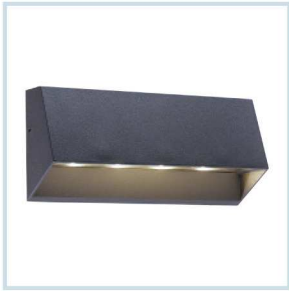

LED SURFACE WALL LIGHT (IP54)

HLO-5553 (4W)
Size : 220x100x60mm

HLO-5556 (3W)
Size : 95x68x32mm

HLO-5557 (2x1W)
Size : 95x100x32mm

HLO-5559 (6W)
Size : Ø130x68mm

HLO-5560 (5W)
Size : Ø180x60mm

HLO-5562 (3W)
Size : 166x173x60mm

LED RECESSED FOOT / STEP LIGHT (IP54)

HLO-6053 (3W)
Size : 171x66x73mm

HLO-6054 (3W)
Size : 195x52x58mm

HLO-6056 (2W)
Size : 114x114x65mm

HLO-6057 (4W)
Size : 114x170x65mm

HLO-6058 (6W)
Size : 114x226x65mm

HLO-6071 (3W)
Size : Ø115x106mm

HLO-6072 (3W)
Size : 110x110x93mm

HLO-6073 (3W)
Size : 110x110x93mm

LED RECESSED FOOT / STEP LIGHT (IP54)

HLO-6016 (1.2W)
Size : 145x45x72mm

HLO-6017 (2.2W)
Size : 162x93x65mm

HLO-6018 (3W)
Size : 75x107x65mm

HLO-6019 (3W)
Size : 107x75x65mm

HLO-6021 (1W)
Size : 95x95x70mm

HLO-6022 (3W)
Size : 165x115x60mm

HLO-6023 (10W)
Size : 225x175x75mm

HLO-6031 (3W)
Size : Ø80x60x67mm

HLO-6032 (3W)
Size : 80x80x67mm