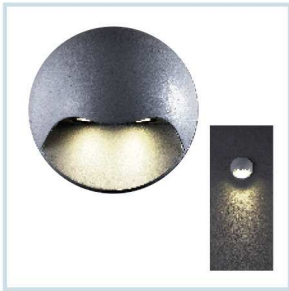

LED SURFACE WALL LIGHT (IP54)

HLO-5553 (4W)
Size : 220x100x60mm

HLO-5556 (3W)
Size : 95x68x32mm

HLO-5557 (2x1W)
Size : 95x100x32mm

HLO-5559 (6W)
Size : Ø130x68mm

HLO-5560 (5W)
Size : Ø180x60mm

HLO-5562 (3W)
Size : 166x173x60mm

LED RECESSED FOOT / STEP LIGHT (IP54)

HLO-6053 (3W)
Size : 171x66x73mm

HLO-6054 (3W)
Size : 195x52x58mm

HLO-6056 (2W)
Size : 114x114x65mm

HLO-6057 (4W)
Size : 114x170x65mm

HLO-6058 (6W)
Size : 114x226x65mm

HLO-6071 (3W)
Size : Ø115x106mm

HLO-6072 (3W)
Size : 110x110x93mm

HLO-6073 (3W)
Size : 110x110x93mm

LED RECESSED FOOT / STEP LIGHT (IP54)

HLO-6016 (1.2W)
Size : 145x45x72mm

HLO-6017 (2.2W)
Size : 162x93x65mm

HLO-6018 (3W)
Size : 75x107x65mm

HLO-6019 (3W)
Size : 107x75x65mm

HLO-6021 (1W)
Size : 95x95x70mm

HLO-6022 (3W)
Size : 165x115x60mm

HLO-6023 (10W)
Size : 225x175x75mm

HLO-6031 (3W)
Size : Ø80x60x67mm

HLO-6032 (3W)
Size : 80x80x67mm