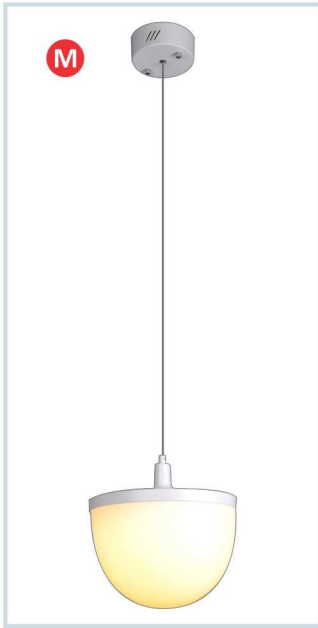

LED ARCHITECTURAL WALL & HANGING LIGHT

HLA-3860 (15W)
Size : Ø250xH1500mm