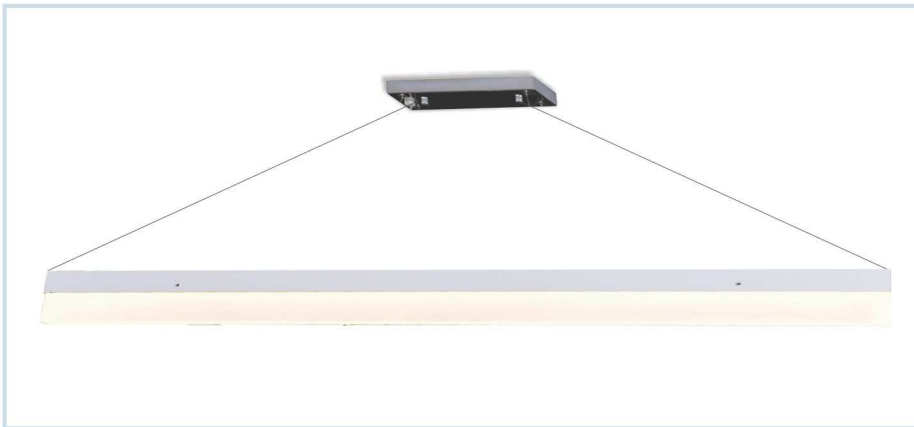

HLA-3884 (27W)
Size : 1200xH1200mm