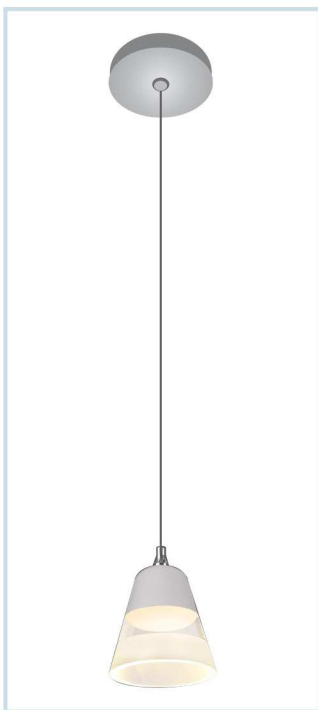

COMING SOON

NEW

HLA-3822 (BRONZE/GOLD)
E-27 lamp x 1nos.
Size : Ø260xH1330mm

COMING SOON

NEW

HLA-3823 (BRONZE/GOLD)
E-27 lamp x 1nos.
Size : Ø455xH1260mm

HLA-3851 (70W)
Size : 1193x180xH1200mm

HLA-3852 (36W)
Size : 1158x42xH1200mm

HLA-3858 (4W)
Size : Ø140xH1200mm

HLA-3859 (8W)
Size : Ø280xH1200mm

LED ARCHITECTURAL WALL & HANGING LIGHT

HLA-3860 (15W)
Size : Ø250xH1500mm

HLA-3861 (15W)
Size : Ø65xH1200mm

HLA-3862 (30W)
Size : Ø95xH1500mm