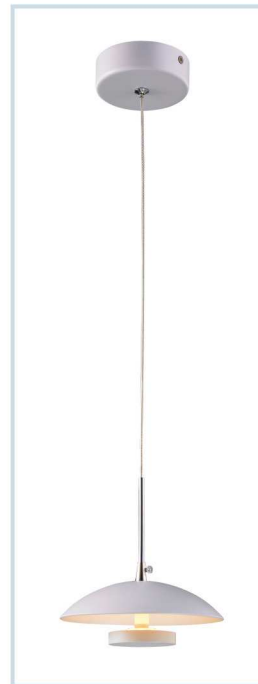

HLA-3818 (MATT WHITE)
E-27 lamp x 1nos.
Size : Ø455xH1320mm

COMING SOON

NEW

HLA-3819
E-27 lamp x 1nos.
Size : Ø295xH1250mm

COMING SOON

NEW

HLA-3821 (BRONZE/GOLD)
E-27 lamp x 1nos.
Size : Ø320xH1400mm

LED ARCHITECTURAL WALL & HANGING LIGHT

COMING SOON

NEW

HLA-3822 (BRONZE/GOLD)
E-27 lamp x 1nos.
Size : Ø260xH1330mm

COMING SOON

NEW

HLA-3823 (BRONZE/GOLD)
E-27 lamp x 1nos.
Size : Ø455xH1260mm

HLA-3851 (70W)
Size : 1193x180xH1200mm

HLA-3852 (36W)
Size : 1158x42xH1200mm