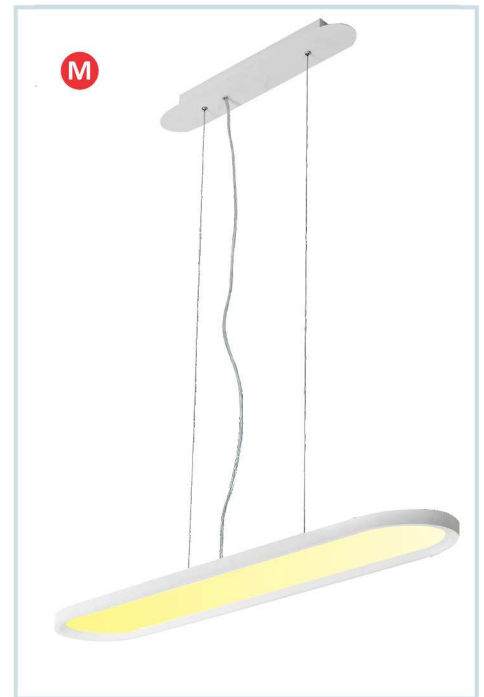

COMING SOON

NEW

HLA-3822 (BRONZE/GOLD)
E-27 lamp x 1nos.
Size : Ø260xH1330mm

COMING SOON

NEW

HLA-3823 (BRONZE/GOLD)
E-27 lamp x 1nos.
Size : Ø455xH1260mm

HLA-3851 (70W)
Size : 1193x180xH1200mm

HLA-3852 (36W)
Size : 1158x42xH1200mm