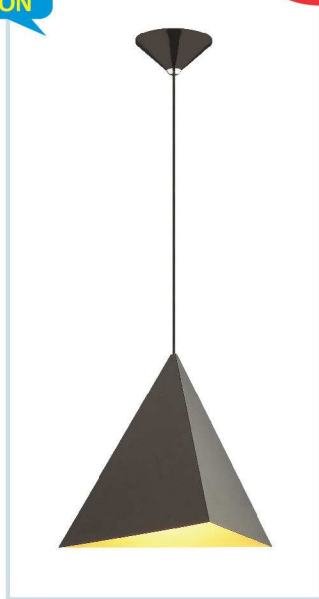

LED ARCHITECTURAL WALL & HANGING LIGHT

HLA-3808
E-14 lamp x 1nos.

Size : Ø180xH1500mm

Housing Material : METAL & FOAMING RESIN

HLA-3809
E-14 lamp x 1nos.

Size : 230xH1500mm

Housing Material : METAL & PC & ABS

COMING SOON

NEW

HLA-3811
E-14 lamp x 1nos.
Size : Ø125xH1270mm

COMING SOON

NEW

HLA-3812 (ROSE GOLD)
E-14 lamp x 1nos.
Size : Ø125xH1270mm

COMING SOON

NEW

HLA-3813
E-27 lamp x 1nos.
Size : Ø170xH1260mm

COMING SOON

NEW

HLA-3814 (CHROME)
E-27 lamp x 1nos.
Size : Ø170xH1260mm

LED ARCHITECTURAL WALL & HANGING LIGHT

COMING SOON

NEW

HLA-3815 (GREY BRUSH ANTIQUE)
E-27 lamp x 1nos.
Size : 200x160xH1430mm

COMING SOON

NEW

HLA-3816 (BLACK MATT)
E-27 lamp x 1nos.
Size : Δ370xH1500mm

COMING SOON

NEW

HLA-3817 (COFFEE WOOD)
E-27 lamp x 1nos.
Size : Ø225xH1300mm

COMING SOON

NEW