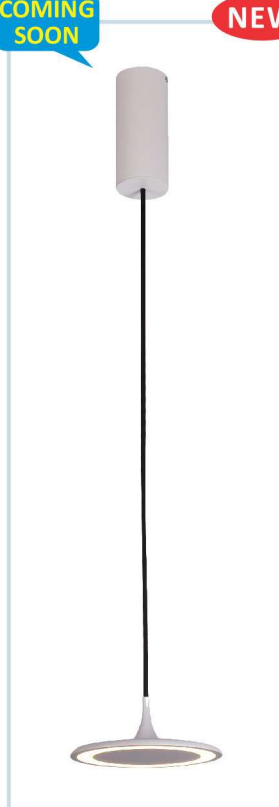

COMING SOON

NEW

HLA-3879 - 12W
Size : Ø190xH800mm