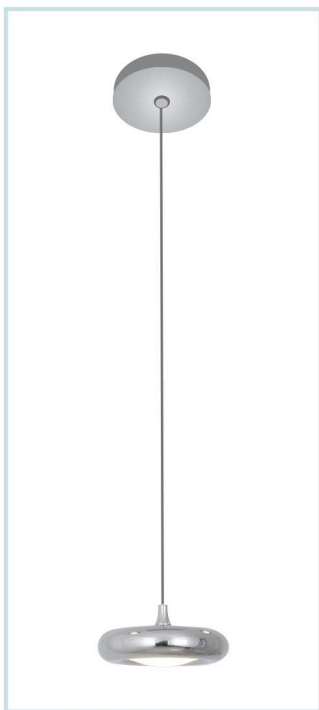

HLA-3864 (5W)
Size : Ø130xH800mm