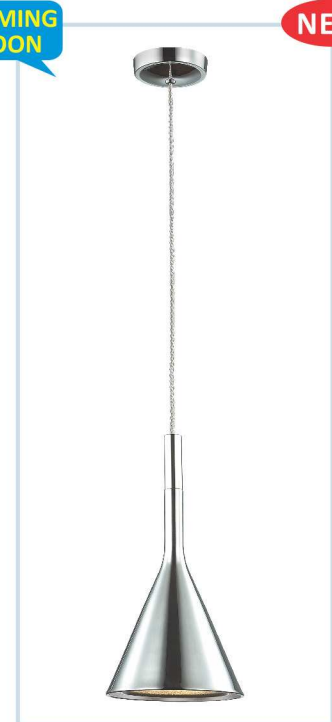

LED ARCHITECTURAL WALL & HANGING LIGHT

HLA-3808
E-14 lamp x 1nos.

Size : Ø180xH1500mm

Housing Material : METAL & FOAMING RESIN

HLA-3809
E-14 lamp x 1nos.

Size : 230xH1500mm

Housing Material : METAL & PC & ABS

COMING SOON

NEW

HLA-3811
E-14 lamp x 1nos.
Size : Ø125xH1270mm

COMING SOON

NEW

HLA-3812 (ROSE GOLD)
E-14 lamp x 1nos.
Size : Ø125xH1270mm

COMING SOON

NEW

HLA-3813
E-27 lamp x 1nos.
Size : Ø170xH1260mm

COMING SOON

NEW

HLA-3814 (CHROME)
E-27 lamp x 1nos.
Size : Ø170xH1260mm

LED ARCHITECTURAL WALL & HANGING LIGHT

COMING SOON

NEW

HLA-3815 (GREY BRUSH ANTIQUE)
E-27 lamp x 1nos.
Size : 200x160xH1430mm

COMING SOON

NEW

HLA-3816 (BLACK MATT)
E-27 lamp x 1nos.
Size : Δ370xH1500mm

COMING SOON

NEW

HLA-3817 (COFFEE WOOD)
E-27 lamp x 1nos.
Size : Ø225xH1300mm

COMING SOON

NEW