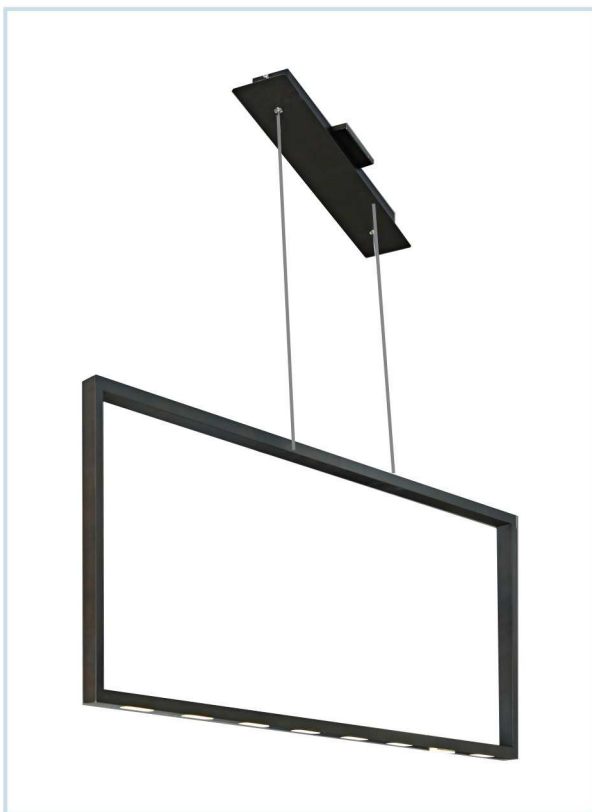

HLA-3869 (34W)
Size : 1100x360xH1400mm